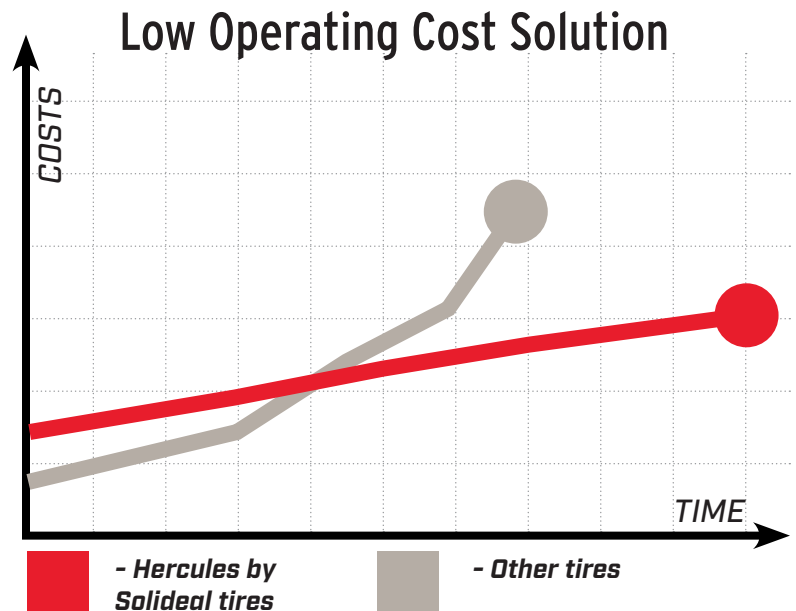

HERCULES BY SOLIDEAL

Hercules by Solideal provides the solution for lower operating costs.

Hercules by Solideal tires are made to outlast the competition and perform reliably in the most demanding conditions.

- Longer life
- Less downtime
- Lower replacement costs

What makes Hercules by Solideal Tires heavy-duty:

- Wide sidewall
- Robust carcass
- Reinforced undertread
- Deep tread
- Rim guard
- Optimized lug-to-void ratio

Rugged and Tough

- Made with tough, anti-abrasion, tear-resistant rubber compound to minimize heat-generation and provide ultimate durability
- Heavy-duty tires last longer and cost less in the long run.