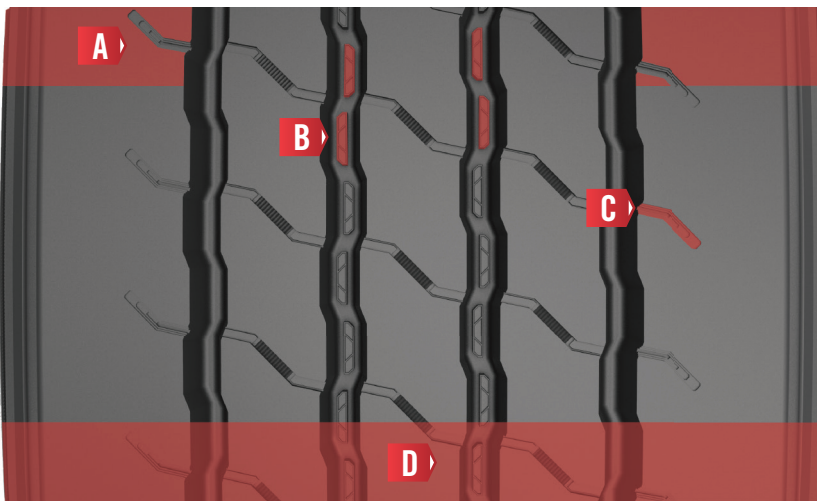

# **STRONG GUARD<sup>®</sup> HTL**

PREMIUM | LONG HAUL | TRAILER

**The name says it all, the Strong Guard HTL is a tough tire designed for regional and long haul trailer positions in highway service.**

- Upgraded super tensile strength steel cord provides extra durability to the carcass and steel belts, resulting in lower heat generation while protecting the integrity of the tire casing for the long haul.
- Advanced silica compound technology allows the Strong Guard HTL to have the best of both worlds by optimizing fuel efficiency and removal mileage with no sacrifice to wet grip.

## PRODUCT INNOVATIONS

- A) WIDE SHOULDER 5 RIB TREAD DESIGN**  
Promotes uniform wear, enhanced lateral stability and reduced tread squirm.
- B) STONE EJECTOR PLATFORM**  
Optimal 14/32nds tread depth enhanced with stone ejectors guard the belt package and casing from premature damage caused by stone drilling for better retreadability.
- C) SHOULDER WEAR INDICATORS**  
Unique stair-step indicators detect irregular shoulder wear and alert the driver corrective action is required before the tire is damaged.
- D) INNOVATIVE SILICA TREAD COMPOUND**  
New generation active silica tread compound delivers a balance of long wear and improved rolling resistance for lower costs per mile.