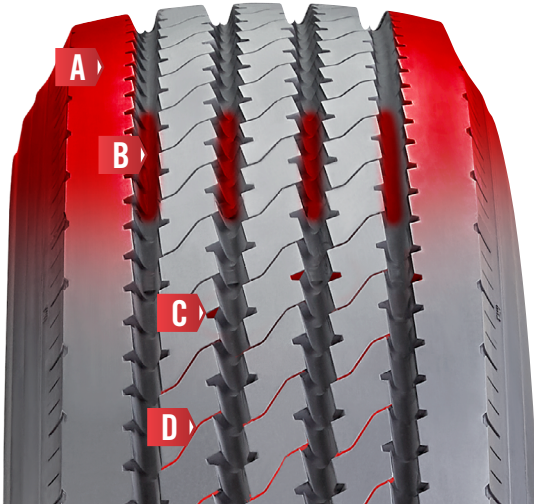

HERCULES TIRES®
COMMERCIAL

MEDIUM TRUCK

www.herculestirecommercial.com

HERCULES STRONG GUARD® HRA

PREMIUM | REGIONAL | ALL POSITION

The Strong Guard HRA Regional All-Position brings the breadth and depth to the Strong Guard line, currently offering 11 SKUs to suit our customer's needs.

- Upgraded super tensile strength steel cord provides extra durability to the carcass and steel belts, resulting in lower heat generation while protecting the integrity of the tire casing.
- Advanced silica compound technology allows the Strong Guard HRA to have the best of both worlds by optimizing fuel efficiency and removal mileage with no sacrifice to wet grip.

HERCULES

STRONG GUARD[®] HRA

PREMIUM | REGIONAL | ALL POSITION

PRODUCT INNOVATIONS

- A** **A WIDE SOLID SHOULDER DESIGN**
promotes even wear and enhanced lateral stability.
- B** **ZIG-ZAG GROOVE DESIGN**
provides outstanding handling for all-position application.
- C** **MULTI-POINT EDGED GROOVES**
deliver better dry and wet traction.
- D** **WAVY LATERAL SIPES**
provide excellent wet grip and promote even wear.